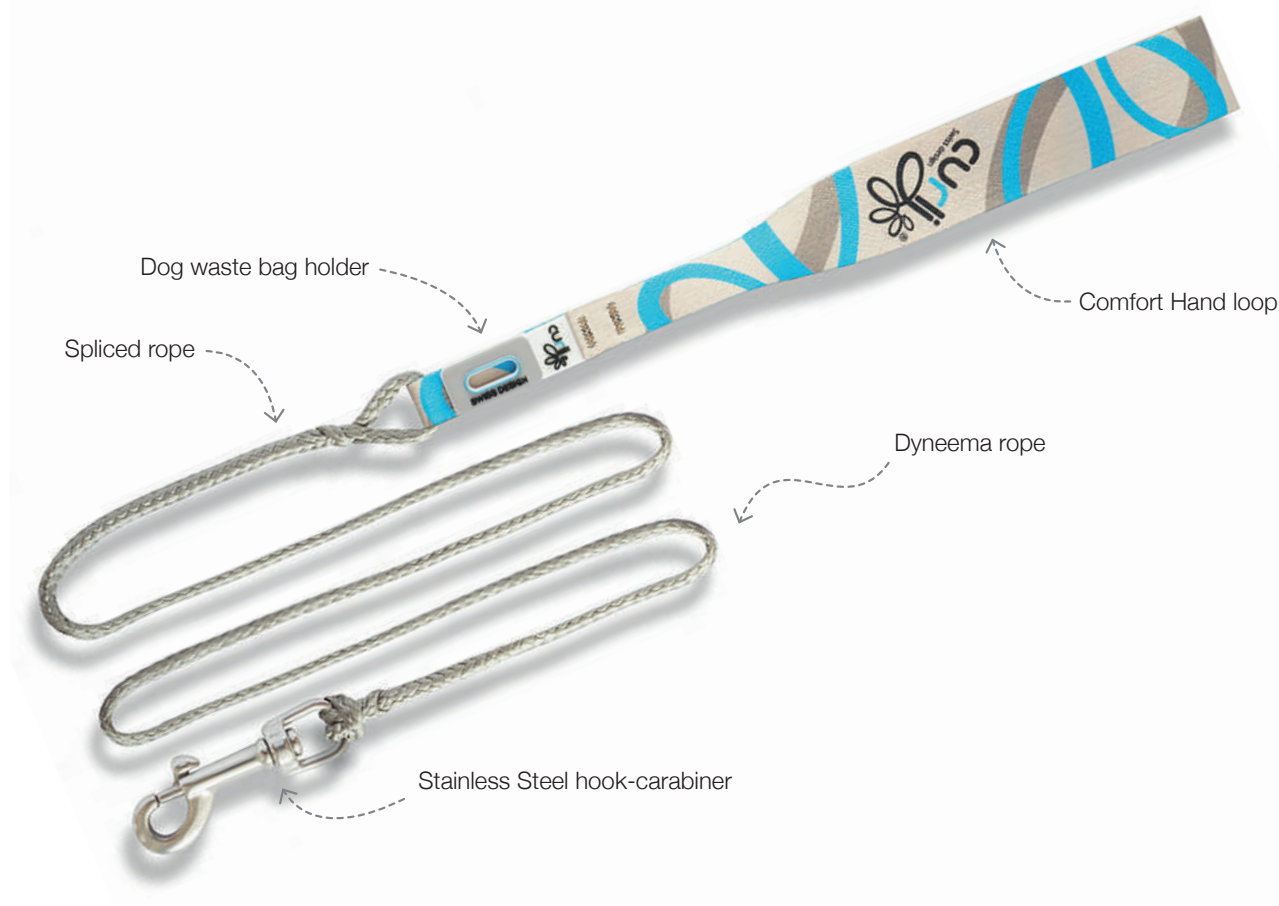

L ø 10 mm / 0.39 inch PN2882 PN2884 PN2886 PN2893 PN2610 PN2614 PN2624 PN2880 PN2620 PN2618 PN2622 PN2626 PN2612 PN2616

Cavapoo
Stretch Comfort Leash Ruby
Vest Harness curli Clasp Ruby
Size XS
Weight 4.5 kg / 9.92 lb

Ultra Strong Pocket Leash

The smallest, lightest and strongest leash

€/\$/CHF

M	110 cm / 43 inch	PN2246
L	160 cm / 63 inch	PN2247

From our time in outdoor sports, we know that every tool needs to be small, light, comfortable and functional - without compromises. We apply this principle to our new Ultra Strong Pocket Leash. All components are made of the best materials that modern technology has to offer. The base material is Dyneema, a high-quality fibre, which is 1.7 times stronger than steel. For the hand strap, we use variable webbing for more comfort and with the splice technology we achieve unbreakable seams. In addition, we integrate a stainless steel snap hook-carabiner. All of these components combined create the most compact, lightest weight and strongest leash on the market.

Function & Design

- Ultra strong Dyneema rope 1.7 times stronger than steel
- Spliced loops on the Dyneema rope for a long and safe product life span
- Variable Webbing hand strap, the most comfortable hand strap on the market
- 2 lengths available: 160 cm / 63 inch & 110 cm / 43 inch Pocket foldable, the leash disappears in your pocket it's so small and foldable
- Ultra light, it feels as if you do not have a leash in your hand
- Stainless Steel snap hook, 5 times stronger than regular snap hooks
- Dog waste bag holder; to always have a poop bag at hand