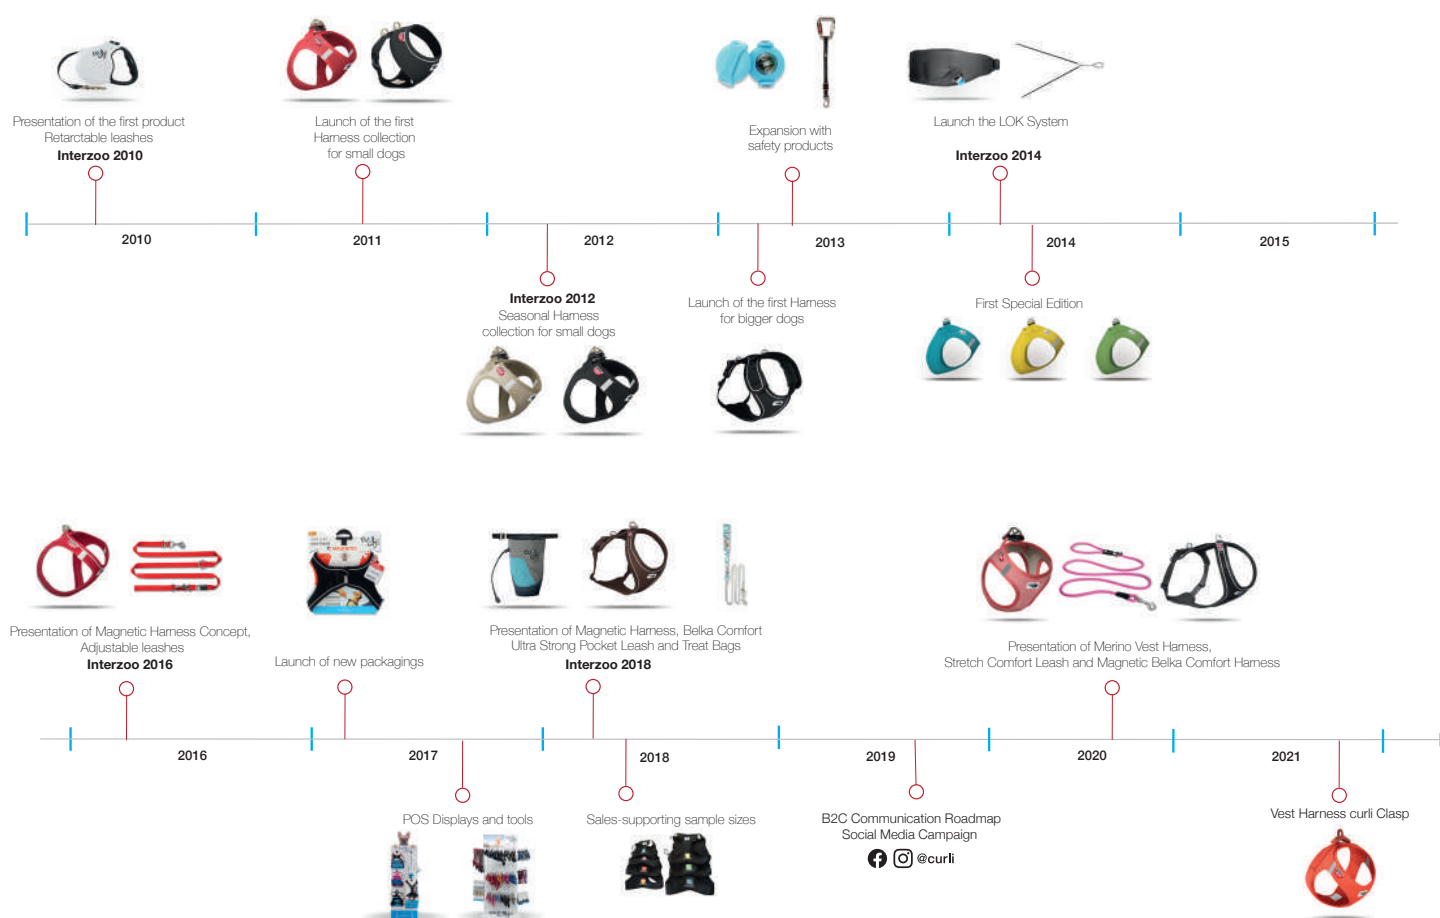

Innovation

We're the most innovative harness brand on the market, constantly working on new ideas to make our products even better. And when it comes to quality, only perfection will do (we are Swiss, after all).

Expertise

As the leading harness specialist, we have a wealth of knowledge to share. We can provide information and advice on harnesses, dog safety and communication.

Dachshund
Stretch Comfort Leash Lime
Vest Harness curli Clasp Lime
Size S
Weight 6.3 kg / 13.88 lb

Chihuahua
Vest Harness Merino Red
Size 3XS
Weight 1.7 kg / 3.74 lbs

curli stands for

- Leader in communication
- One of Europe's leading suppliers of premium dog harnesses and accessories.
- Extraordinary attention to detail and a scientific approach to functionality and design, unmatched in the industry, inspired by mountaineering and winter sports.

We know that a harness should never be more than 2% of body weight, but many are two, three or four times heavier than that! It's like you wear a 5-8 kg / 18.73 lb jacket every day!

Dachshund
Stretch Comfort Leash Sun-Orange
Vest Harness curli Clasp Sun-Orange
Size S
Weight 6.3 kg / 13.88 lb