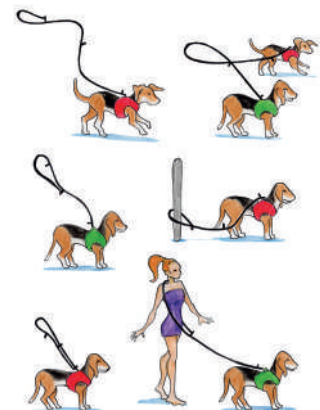

Adjustable Leash

Triple adjustable, comfortable, flexible and multifunctional

It took a long time to find the right material for our leash, because we had a clear idea of the feel and weight we required, combined with the material being able to meet our safety requirements. In addition, the lead has to be able to be held comfortably in any position.

We finally found the solution by using integrated "Tube - Nylon".

The fine weave that is exclusive to curli, meets our requirements. In addition, the material is tear resistant and long-lasting. The leash comes with a Dog Waste Bag Dispenser and sports the highest quality eyelets and carabiner. You will be hard pressed to find a better quality lead, with this level of detail and useful as a pocket-knife, for sale anywhere.