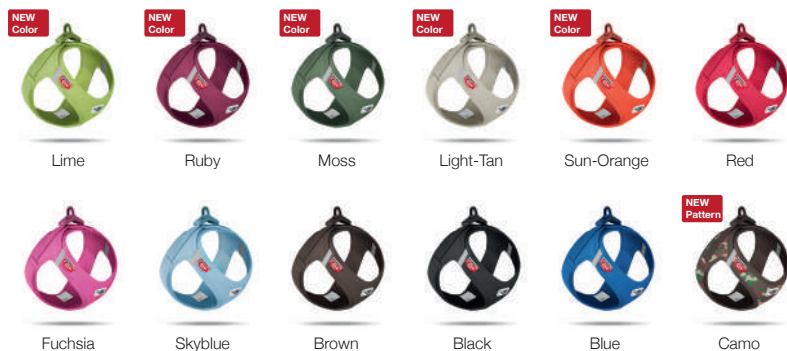

All products at a glance

Vest Harness curli Clasp | Page 12