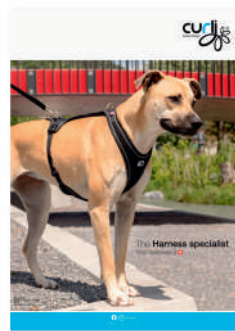

Marketing Tools

Rigid foam Poster

Chihuahua
Basic Leash Blue
Vest Harness Air-Mesh Blue
Size 2XS
Weight 3.2 kg / 7.05 lbs