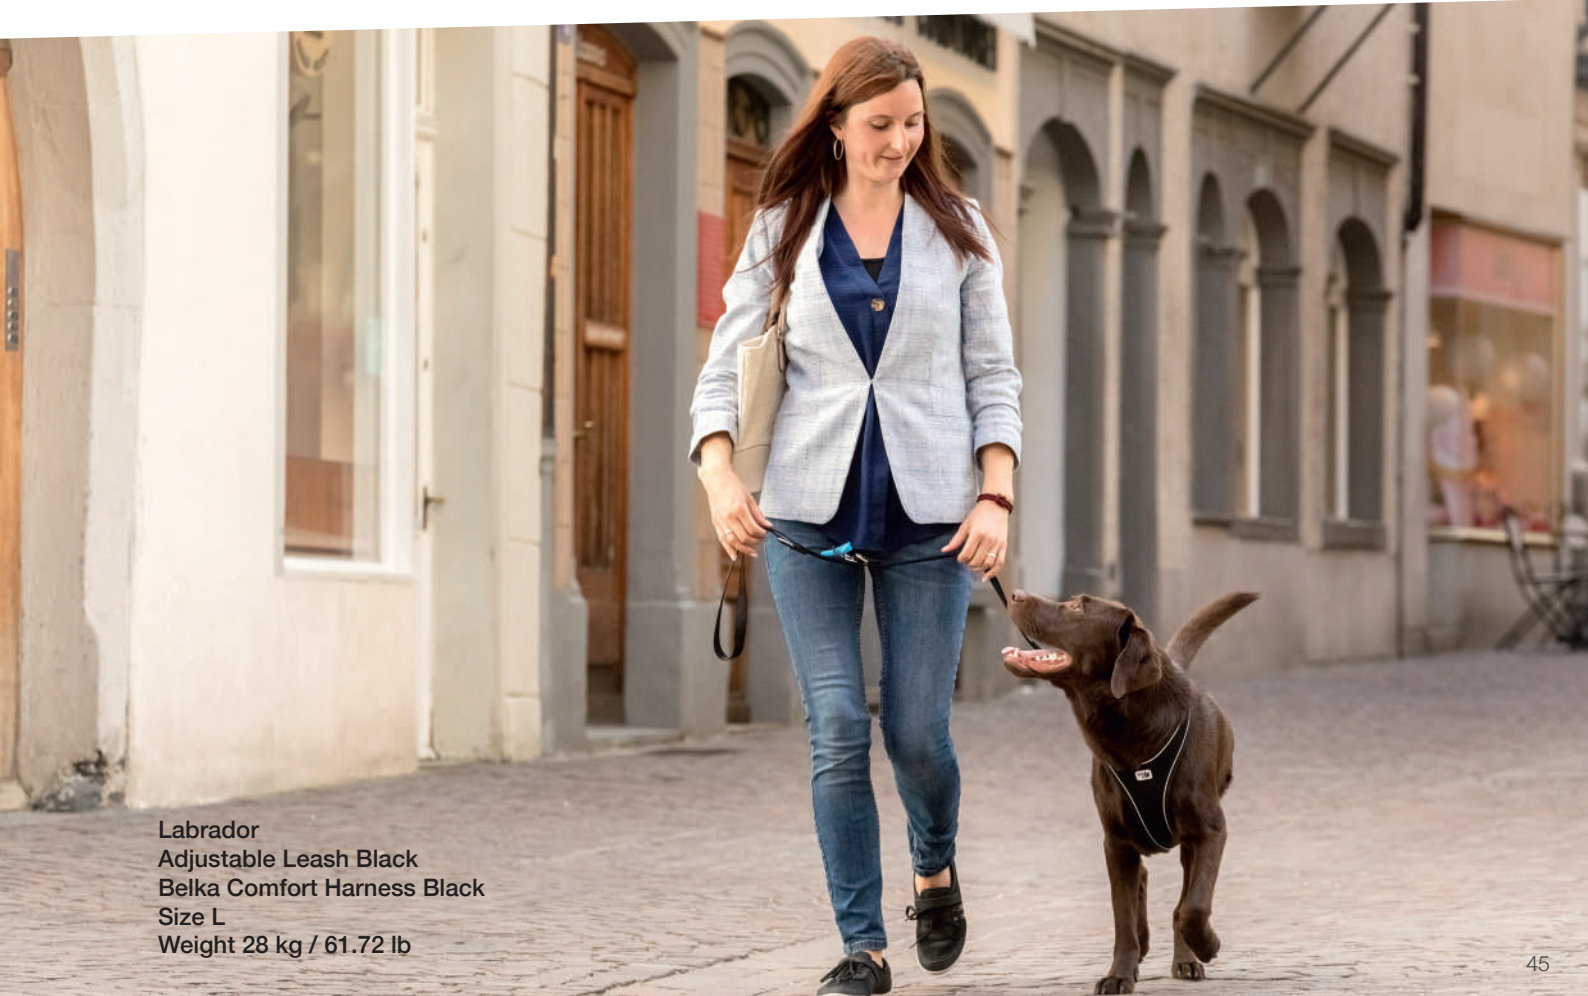

Size Chart page 86

Labrador
Adjustable Leash Black
Belka Comfort Harness Black
Size L
Weight 28 kg / 61.72 lb

Magnetic Belka Comfort Harness

The best harness for large dogs with innovative, comfortable, fast self-closing magnetic buckles