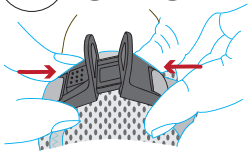

<http://dogfinder.mycurli.com>

NEW – The simplest and safest dog harness closure in the world. The curli clasp

In attesa di brevetto

1 CLICK

2 SNAP

3 GO

NEW

Ultrastrong and safe POM-clasp and D-ring all-in-one.
Up to 100 kg|220 lbs. / M - XL
70 kg|154 lbs. / 3XS - S