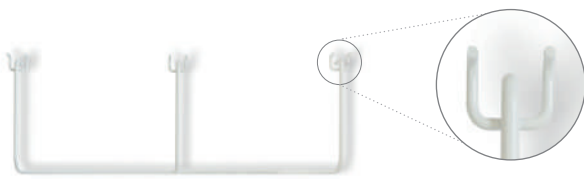

POS Small Display Packages

POS Small Display Forex Starter Package Example

luumi Display pre-packed
PN2888

Shelf Wall Tools

U-Bar Euronorm Shelf Wall

The U-Bar offers space for 16
Vest harnesses
PN2066

Example with U-bar and magnetic foil