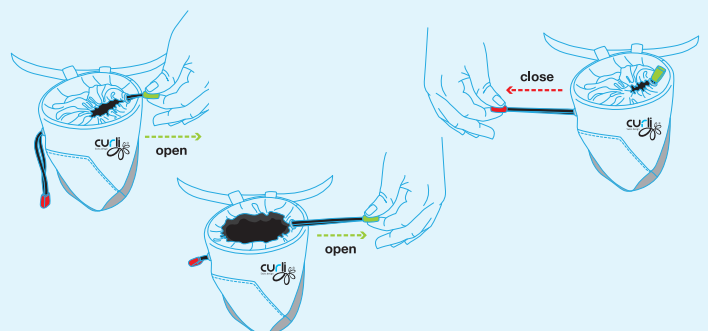

Function & Design

- Innovative locking system which can be operated with one hand
- Patch pocket for the clicker or other small tools for training
- Nylon waist strap with light aluminum buckle 110 cm / 3.6 feet long
- Inner bag made of waterproof nylon material
- Abrasion-proof and easy to clean polyester outer material
- Diameter 11.5 cm / 4.5 inch, height 18.5 cm / 7.2 inch