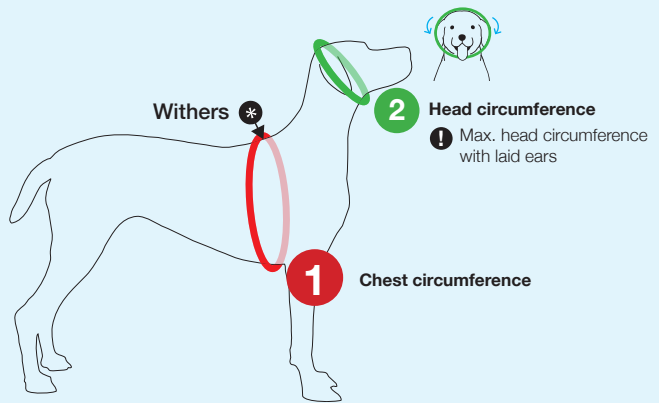

M	L	XL	S	M	L	XL	XS	S	M	L	XL
40 - 46 cm 15.75 - 18.11 inch	46 - 54 cm 18.12 - 21.25 inch	54 - 62 cm 21.26 - 24.40 inch	58 - 64 cm 22.83 - 25.19 inch	64 - 70 cm 25.20 - 27.55 inch	70 - 76 cm 27.56 - 29.92 inch	76 - 82 cm 29.93 - 32.28 inch	58 - 62 cm 22.83 - 24.40 inch	62 - 66 cm 24.41 - 25.98 inch	66 - 70 cm 25.99 - 27.55 inch	70 - 76 cm 27.56 - 29.92 inch	76 - 82 cm 29.93 - 32.28 inch
max. 32 cm max. 12.59 inch	max. 37 cm max. 14.96 inch	max. 44 cm max. 17.32 inch	max. 44 cm max. 17.32 inch	max. 48 cm max. 18.89 inch	max. 50 cm max. 19.68 inch	max. 54 cm max. 21.25 inch	max. 42 cm max. 16.53 inch	max. 44 cm max. 17.32 inch	max. 48 cm max. 18.89 inch	max. 50 cm max. 19.68 inch	max. 52 cm max. 20.47 inch