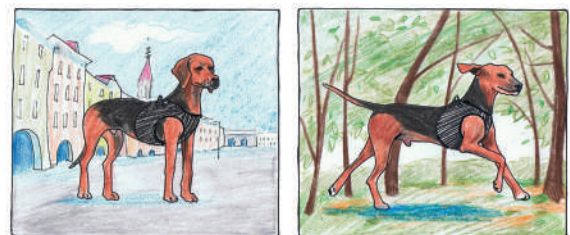

Size Chart page 86

Chihuahua
Puppy Set Leash Skyblue
Vest Harness Puppy Set Skyblue-Caro
Size 2XS
Weight 3.2 kg / 7.05 lb

Vest Harness Cord

For a sleek appearance

We wanted a harness that is trendy yet functional. We found the solution in England - Manchester to be exact. Miners already know the fabric and for us, cord was the perfect solution, because the material meets all our requirements easily. If the material was a bit unruly even in the development phase, the effort has paid off. The product is both stylish and reliable.