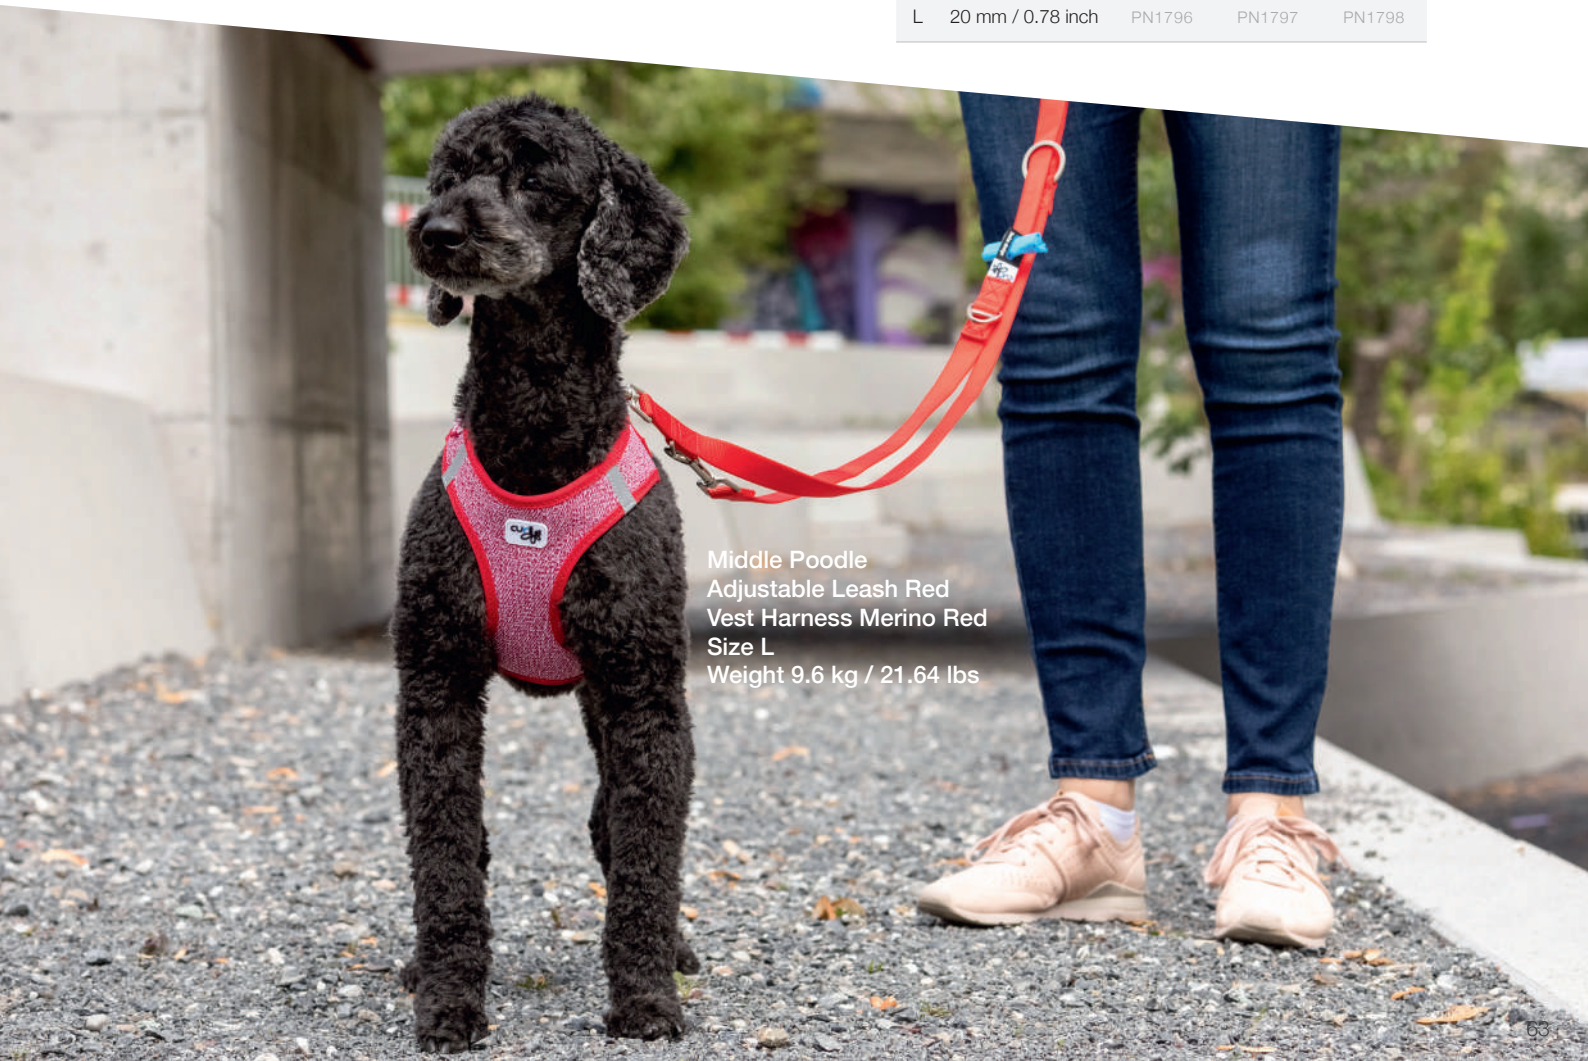

Middle Poodle
Adjustable Leash Red
Vest Harness Merino Red
Size L
Weight 9.6 kg / 21.64 lbs