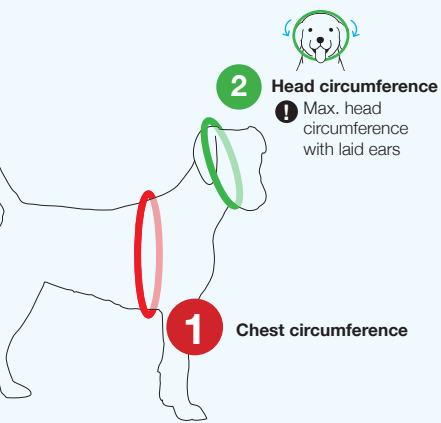

M	L	XL	S	M	L	XL	XS	S	M	L	XL
40 - 46 cm 15.75 - 18.11 inch	46 - 54 cm 18.12 - 21.25 inch	54 - 62 cm 21.26 - 24.40 inch	58 - 64 cm 22.83 - 25.19 inch	64 - 70 cm 25.20 - 27.55 inch	70 - 76 cm 27.56 - 29.92 inch	76 - 82 cm 29.93 - 32.28 inch	58 - 62 cm 22.83 - 24.40 inch	62 - 66 cm 24.41 - 25.98 inch	66 - 70 cm 25.99 - 27.55 inch	70 - 76 cm 27.56 - 29.92 inch	76 - 82 cm 29.93 - 32.28 inch
max. 32 cm max. 12.59 inch	max. 37 cm max. 14.96 inch	max. 44 cm max. 17.32 inch	max. 44 cm max. 17.32 inch	max. 48 cm max. 18.89 inch	max. 50 cm max. 19.68 inch	max. 54 cm max. 21.25 inch	max. 42 cm max. 16.53 inch	max. 44 cm max. 17.32 inch	max. 48 cm max. 18.89 inch	max. 50 cm max. 19.68 inch	max. 52 cm max. 20.47 inch