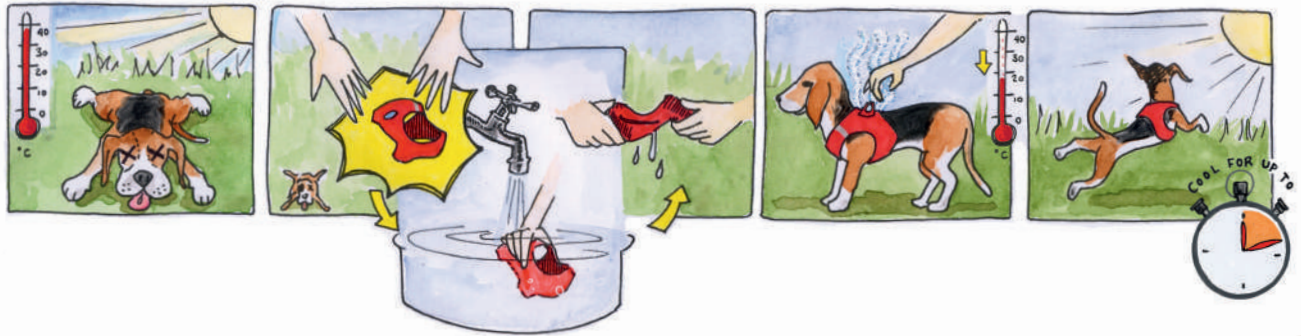

Air-Mesh

Cools - when immersed in water

Dachshund
Stretch Comfort Leash Lime
Vest Harness curli Clasp Lime
Size S
Weight 6.3 kg / 13.88 lb

The water is stored between the mesh, acting as a heat exchanger - keeping your dog beautifully cool even in the hottest weather.

This comfortable curli vest-harness is the best choice for your dog - especially during the summer months - due to this unique cooling function.

Vest Harness

The comfortable step-in harness

As an avid outdoor sportsman it was clear to Mark that Kylie, his Norfolk Terrier, wouldn't wear a collar. The tension from the leash around the neck can have fatal consequences for a dog.