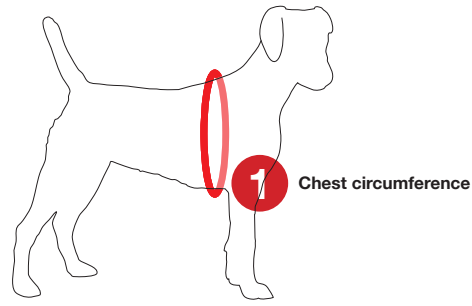

Size Chart

Vest Harness
curli Clasp

NEW Size Chart

3XS	2XS	XS	S	M	L	XL
26.7 - 30.1 cm	30.2 - 33.8 cm	33.9 - 38.2 cm	38.3 - 43.3 cm	43.4 - 49.0 cm	49.1 - 55.4 cm	55.5 - 62.7 cm
10.51 - 11.85 inch	11.86 - 13.30 inch	13.34 - 15.03 inch	15.04 - 17.04 inch	17.05 - 19.29 inch	19.30 - 21.81 inch	21.82 - 24.68 inch

Vest Harness

Magnetic Vest Harness

Basic
Harness

Chest circumference	1	26 - 30 cm	30 - 35 cm	35 - 40 cm	40 - 45 cm	45 - 50 cm	50 - 56 cm	56 - 62 cm	28 - 34 cm	34 - 40 cm
		10.23 - 11.81 inch	11.81 - 13.77 inch	13.77 - 15.74 inch	15.74 - 17.71 inch	17.71 - 19.68 inch	19.68 - 22.04 inch	22.04 - 24.40 inch	11.02 - 13.38 inch	13.39 - 15.74 inch
Max. Head circumference	2								max. 22 cm	max. 27 cm
									max. 8.66 inch	max. 10.62 inch

	Weight	kg	lbs	3XS	2XS	XS	S	M	L	XL	Basic XS	Basic S
Chihuahua	1.5 - 3	3 - 7		●	●	●					●	
Yorkshire Terrier	2 - 3.2	4 - 7		●	●	●					●	●
Pekinese	3 - 5.4	7 - 12			●	●	●				●	●
Pomeranian	3 - 5	7 - 11			●	●	●					●
Maltese	3 - 4	7 - 9				●	●	●				●
Havanese	5 - 8	12 - 18					●	●				●
Dachshund	5 - 9	12 - 20					●	●	●			●
Jack Russell Terrier	6 - 9	13 - 20					●	●	●			
Shih Tzu	5 - 7.5	11 - 17						●	●			
West Highland Terrier	6 - 10	13 - 22						●	●			
Scottish Terrier	8 - 10	18 - 22							●	●		
Mops	6.3 - 8.1	14 - 18							●	●		
French Bulldog	8 - 14	18 - 31							●	●		
Foxterrier	6 - 8.25	13 - 18							●	●		
Beagle	12 - 15	20 - 24							●	●		
Cocker Spaniel	12 - 16	26 - 35								●		
Border Collie	12 - 20	26 - 44										
Dalmatian	15 - 32	33 - 71										
Airdale Terrier	18 - 29	40 - 64										
Collie	18 - 29	40 - 64										
Golden Retriever	25 - 34	55 - 75										
Boxer	25 - 32	55 - 71										
Labrador Retriever	25 - 36	55 - 79										
Dobermann	27 - 45	60 - 99										
Greyhound	26 - 40	57 - 88										
German Sheperd Dog	22 - 40	49 - 88										
Rottweiler	35 - 60	77 - 132										
Rhodesian Ridgeback	29 - 41	64 - 90