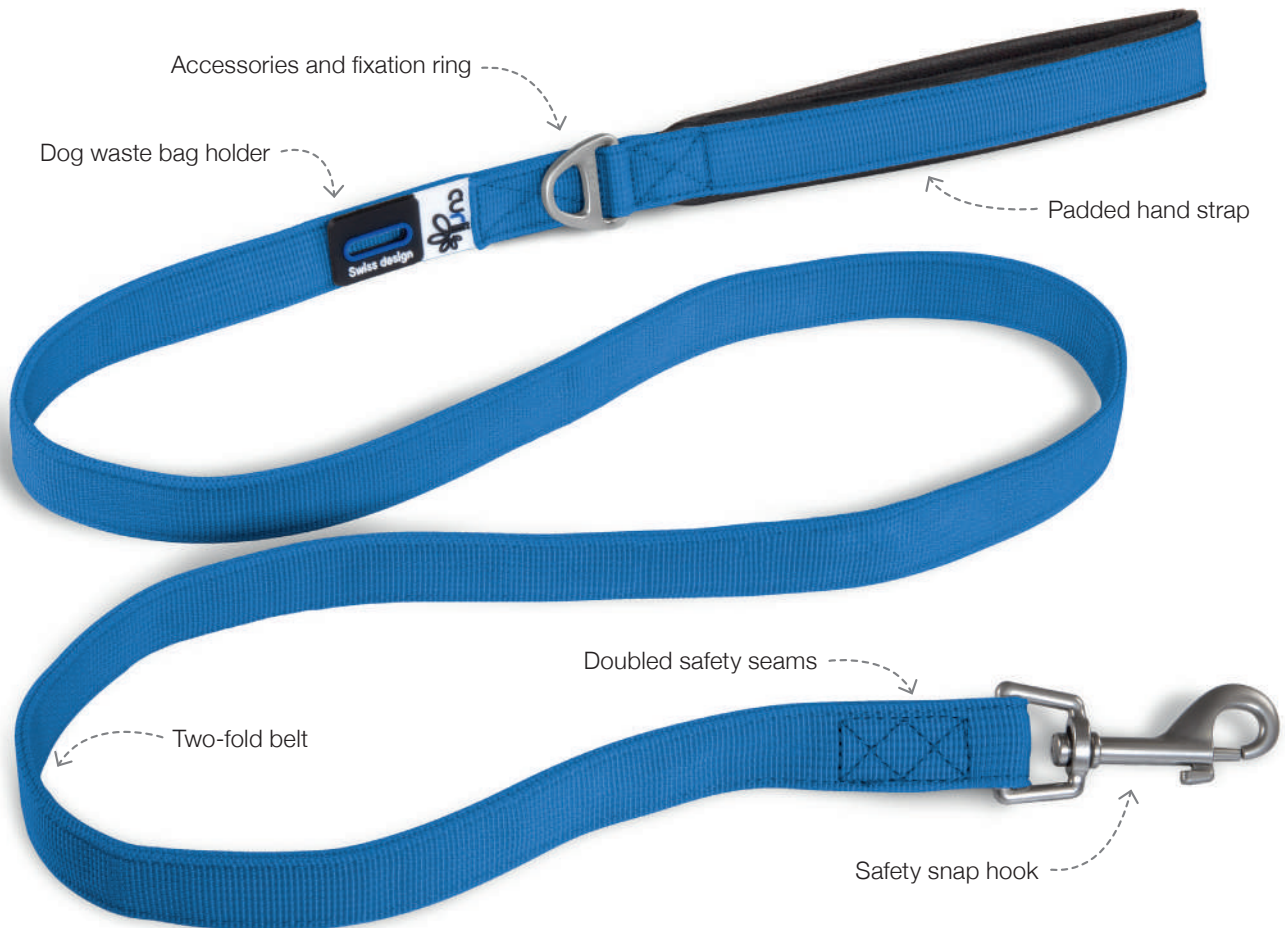

Ultra Strong Pocket Leash

The smallest, lightest and strongest leash

€/\$/CHF

M	110 cm / 43 inch	PN2246
L	160 cm / 63 inch	PN2247

From our time in outdoor sports, we know that every tool needs to be small, light, comfortable and functional - without compromises. We apply this principle to our new Ultra Strong Pocket Leash. All components are made of the best materials that modern technology has to offer. The base material is Dyneema, a high-quality fibre, which is 1.7 times stronger than steel. For the hand strap, we use variable webbing for more comfort and with the splice technology we achieve unbreakable seams. In addition, we integrate a stainless steel snap hook-carabiner. All of these components combined create the most compact, lightest weight and strongest leash on the market.

Function & Design

- Ultra strong Dyneema rope 1.7 times stronger than steel
- Spliced loops on the Dyneema rope for a long and safe product life span
- Variable Webbing hand strap, the most comfortable hand strap on the market
- 2 lengths available: 160 cm / 63 inch & 110 cm / 43 inch Pocket foldable, the leash disappears in your pocket it's so small and foldable
- Ultra light, it feels as if you do not have a leash in your hand
- Stainless Steel snap hook, 5 times stronger than regular snap hooks
- Dog waste bag holder; to always have a poop bag at hand

Rhodesian Ridgeback
Ultra Strong Pocket Leash
Belka Comfort Harness
Size L
Weight 32 kg / 70.54 lb

Basic Leash

The simplest connection to your dog

Unfortunately, we often have to put our dogs on the leash. Therefore, we wanted to make a virtue out of necessity and developed the Basic Leash.