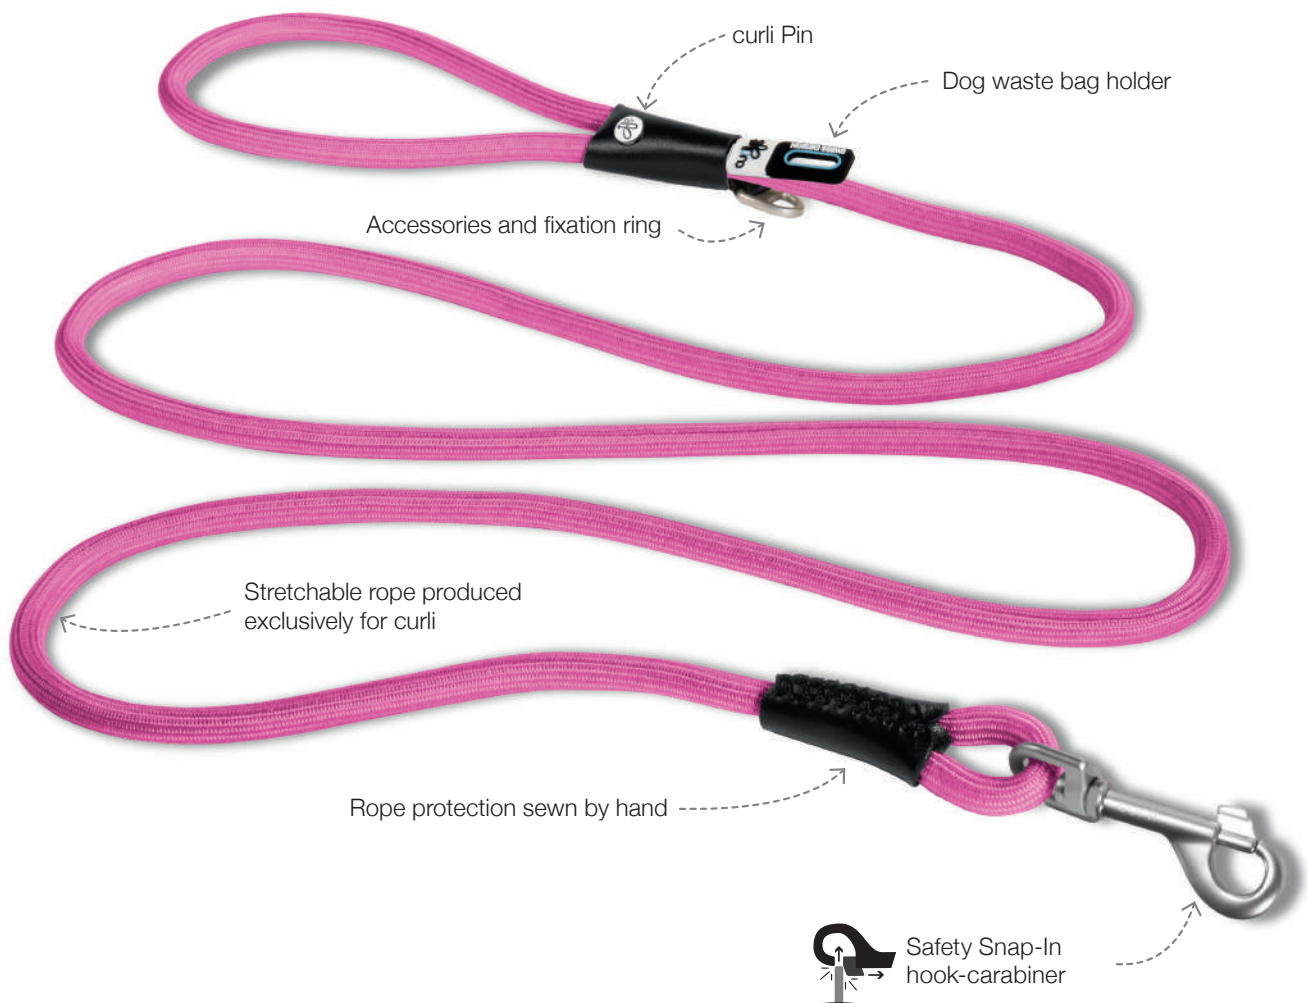

- Size adjustable around the neck and chest for an ideal fit
- Velcro closures at the neck area to help setting the neck circumference
- Padded buckles and thus no pressure points
- Two D-rings to attach the leash, on top of the neck for optimal control, in the back area for pulling use
- All around reflective seams for added safety in the dark
- Padded handle for holding and lifting
- Reinforced wired seams for better dimensional stability

Stretch Comfort Leash

The shock-absorbing and comfortable rope leash for chooke- and stress-free guiding and commanding

Suddenly the dog sees something and his instincts lead him to start running. This develops enormous powers, which can injure both dog and owner. That is why curli has developed a rope leash that significantly reduces the jerk when a dog is being restrained. The core and sheath of the rope can be adjusted. This is more convenient for everyone and ensures safe command transmission.

Function & Design

- 1,8 m / 5.9 feet long
- Ø 8 mm / 0.31 inch (M) or Ø 10 mm / 0.39 inch rope diameter (L)
- For dogs up to 25 kg / 55 lb (M) or up to 40 kg / 88 lb (L)
- Shock absorbing rope for stress-free control
- Ultra-soft rope for the best comfort and safety
- Dog waste bag holder
- Snap-in safety carabiner
- Better haptic perception compared to a normal leash